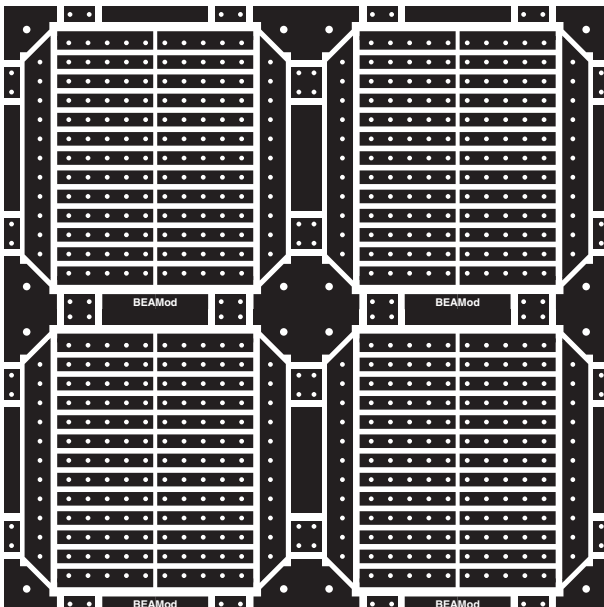

The Board Room

BEAMod - Modular building blocks for BEAM robotics

© Bill Bigge 2001

Plain Stripboard

Sizes 40 x 40mm and 40 x 80mm

Single 40 x 40mm

Single 40 x 80mm

Quad 40 x 40mm (80 x 80mm)

Dual 40 x 80mm (80 x 80mm)