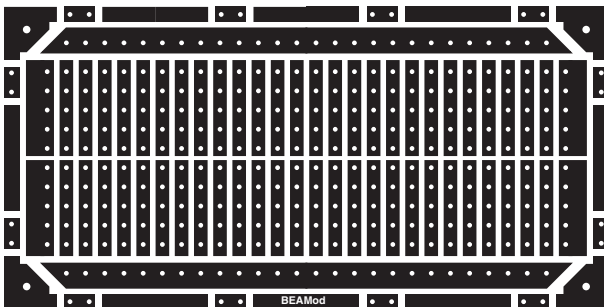

The Board Room

BEAMod - Modular building blocks for BEAM robotics

© Bill Bigge 2001

Plain Stripboard

Sizes 40 x 40mm and 40 x 80mm

Single 40 x 40mm

Single 40 x 80mm

Quad 40 x 40mm (80 x 80mm)

Dual 40 x 80mm (80 x 80mm)